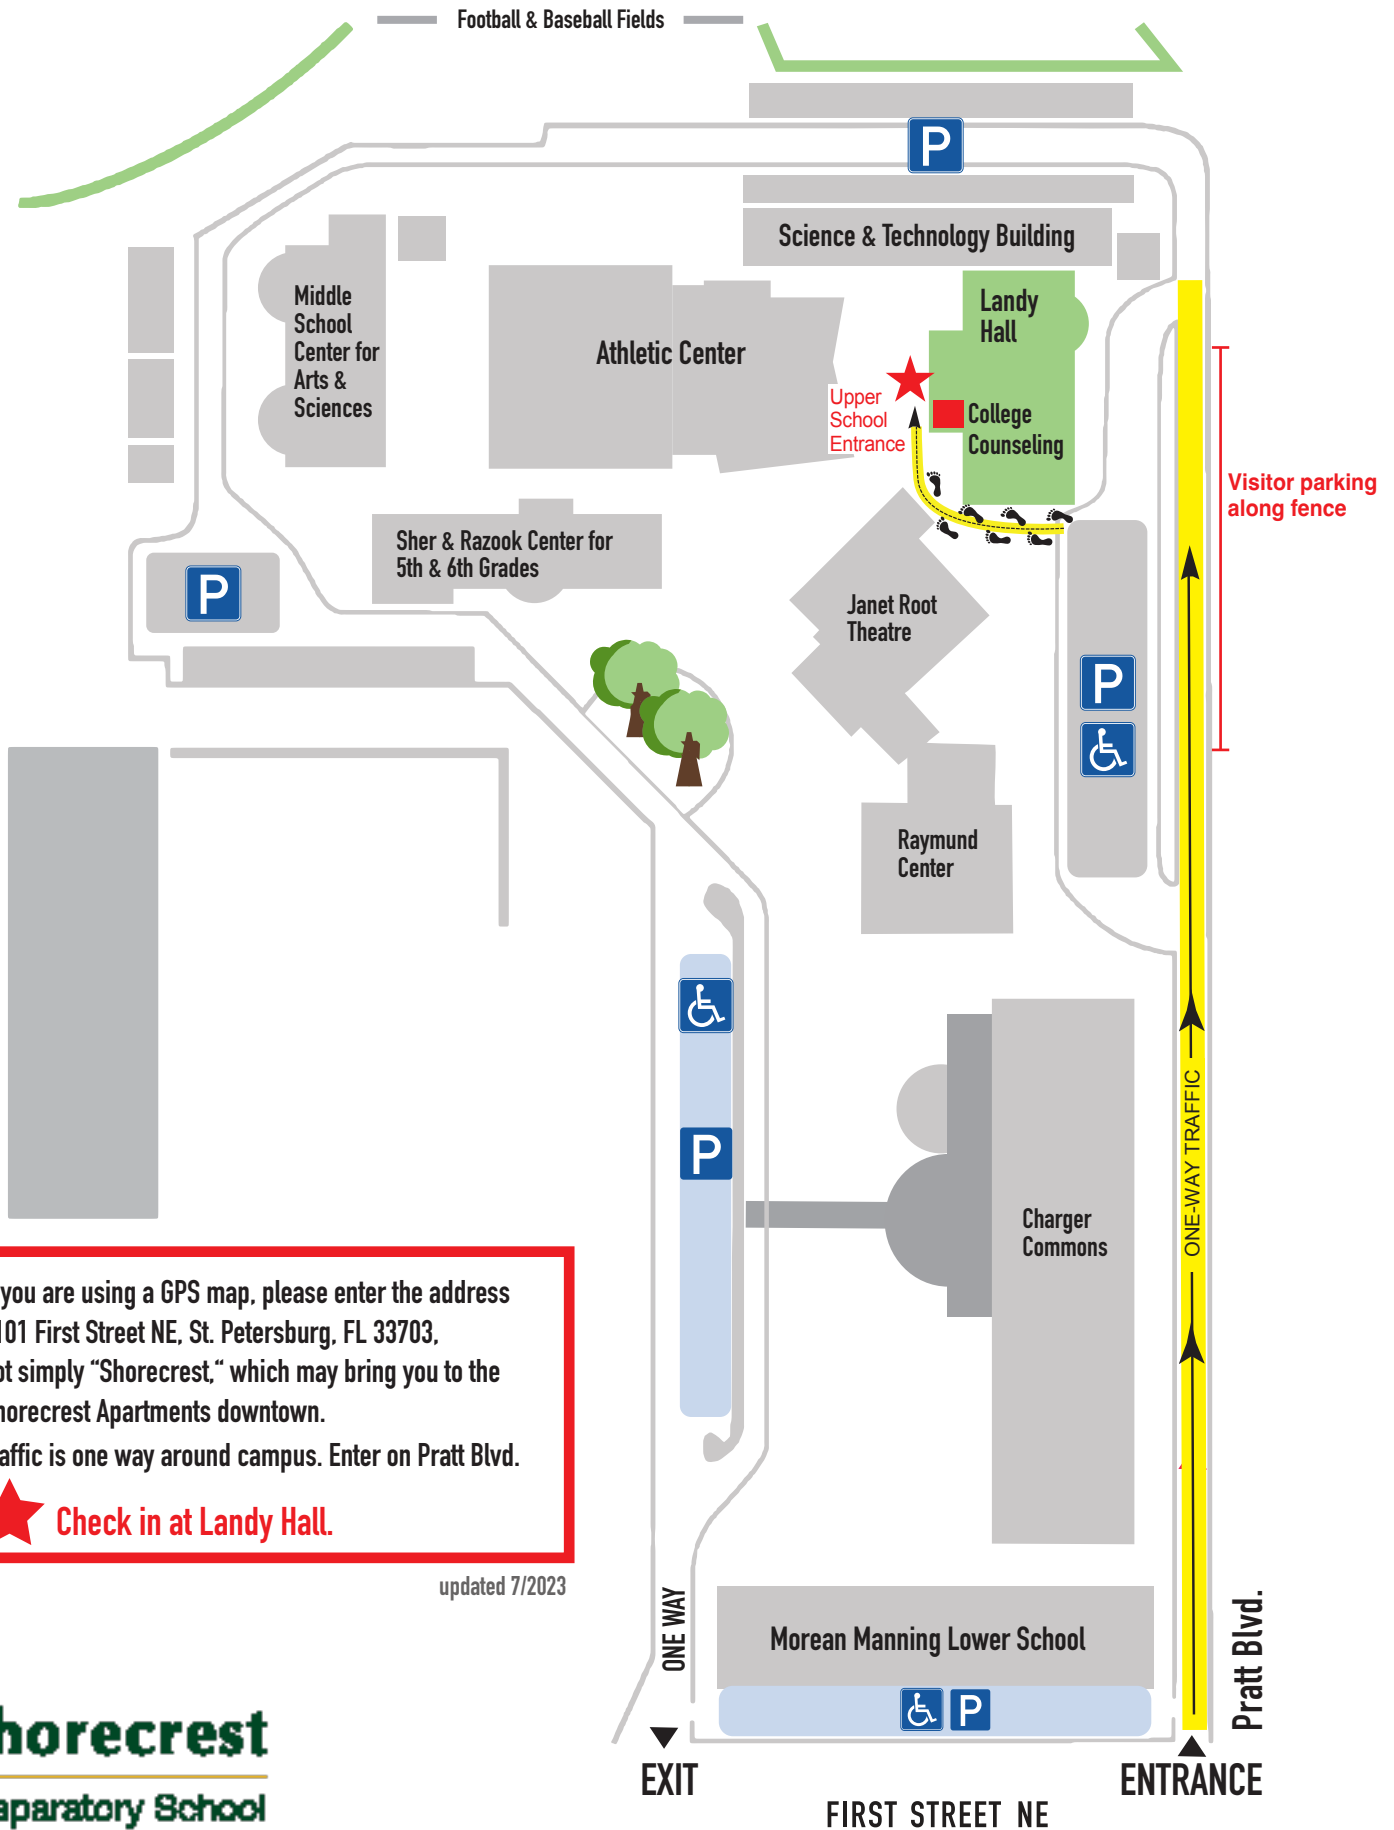

# Shorecrest Campus Map: College Counseling Parking

If you are using a GPS map, please enter the address 5101 First Street NE, St. Petersburg, FL 33703, not simply "Shorecrest," which may bring you to the Shorecrest Apartments downtown. Traffic is one way around campus. Enter on Pratt Blvd.

★ Check in at Landy Hall.

updated 7/2023