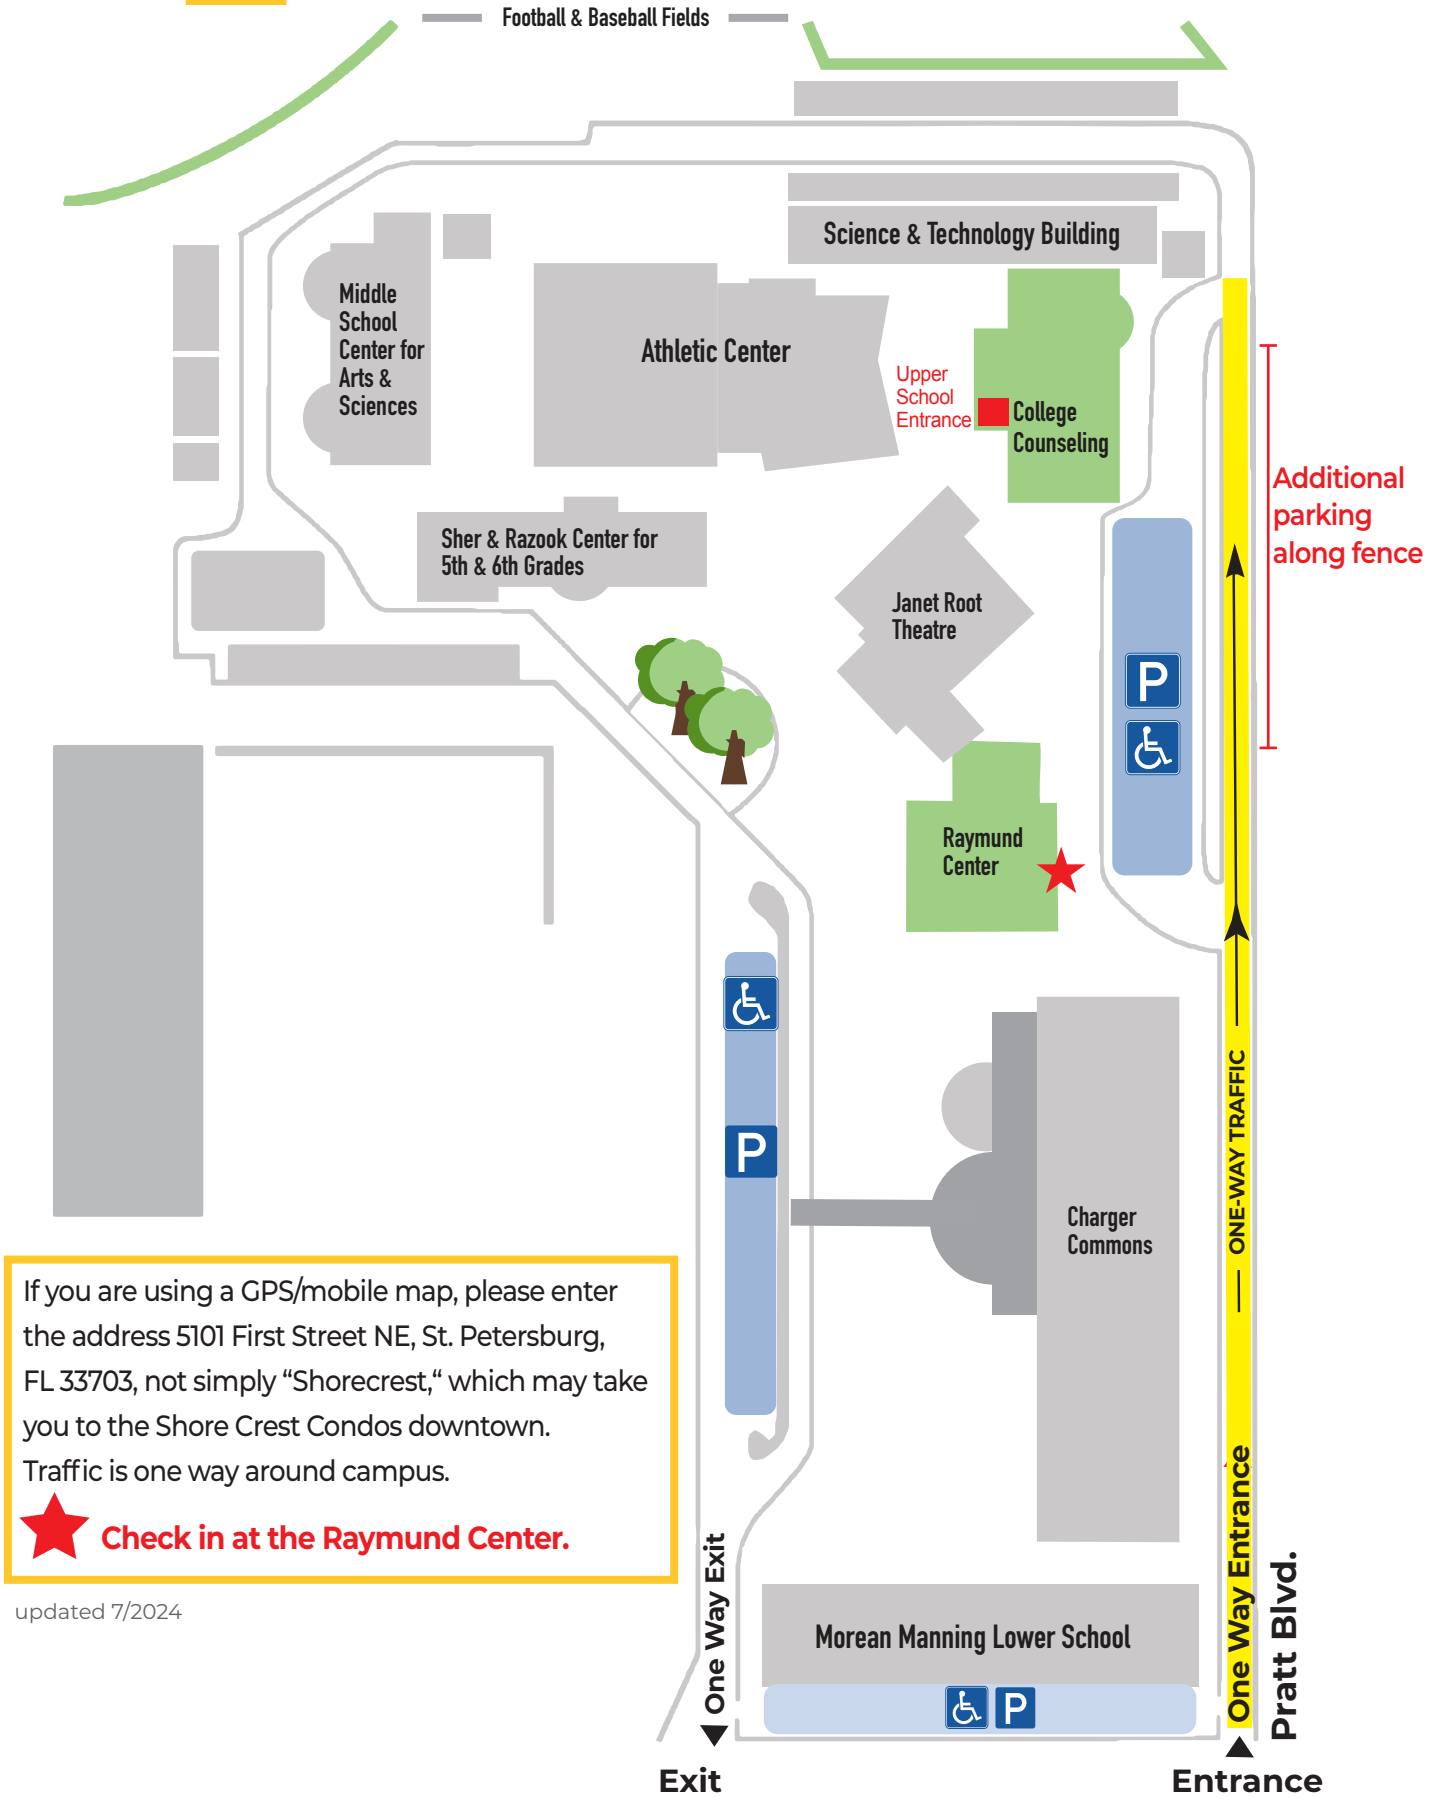

# Shorecrest College Counseling Visitor Map

SINCE 1923

If you are using a GPS/mobile map, please enter the address 5101 First Street NE, St. Petersburg, FL 33703, not simply "Shorecrest," which may take you to the Shore Crest Condos downtown. Traffic is one way around campus.

★ **Check in at the Raymund Center.**

updated 7/2024