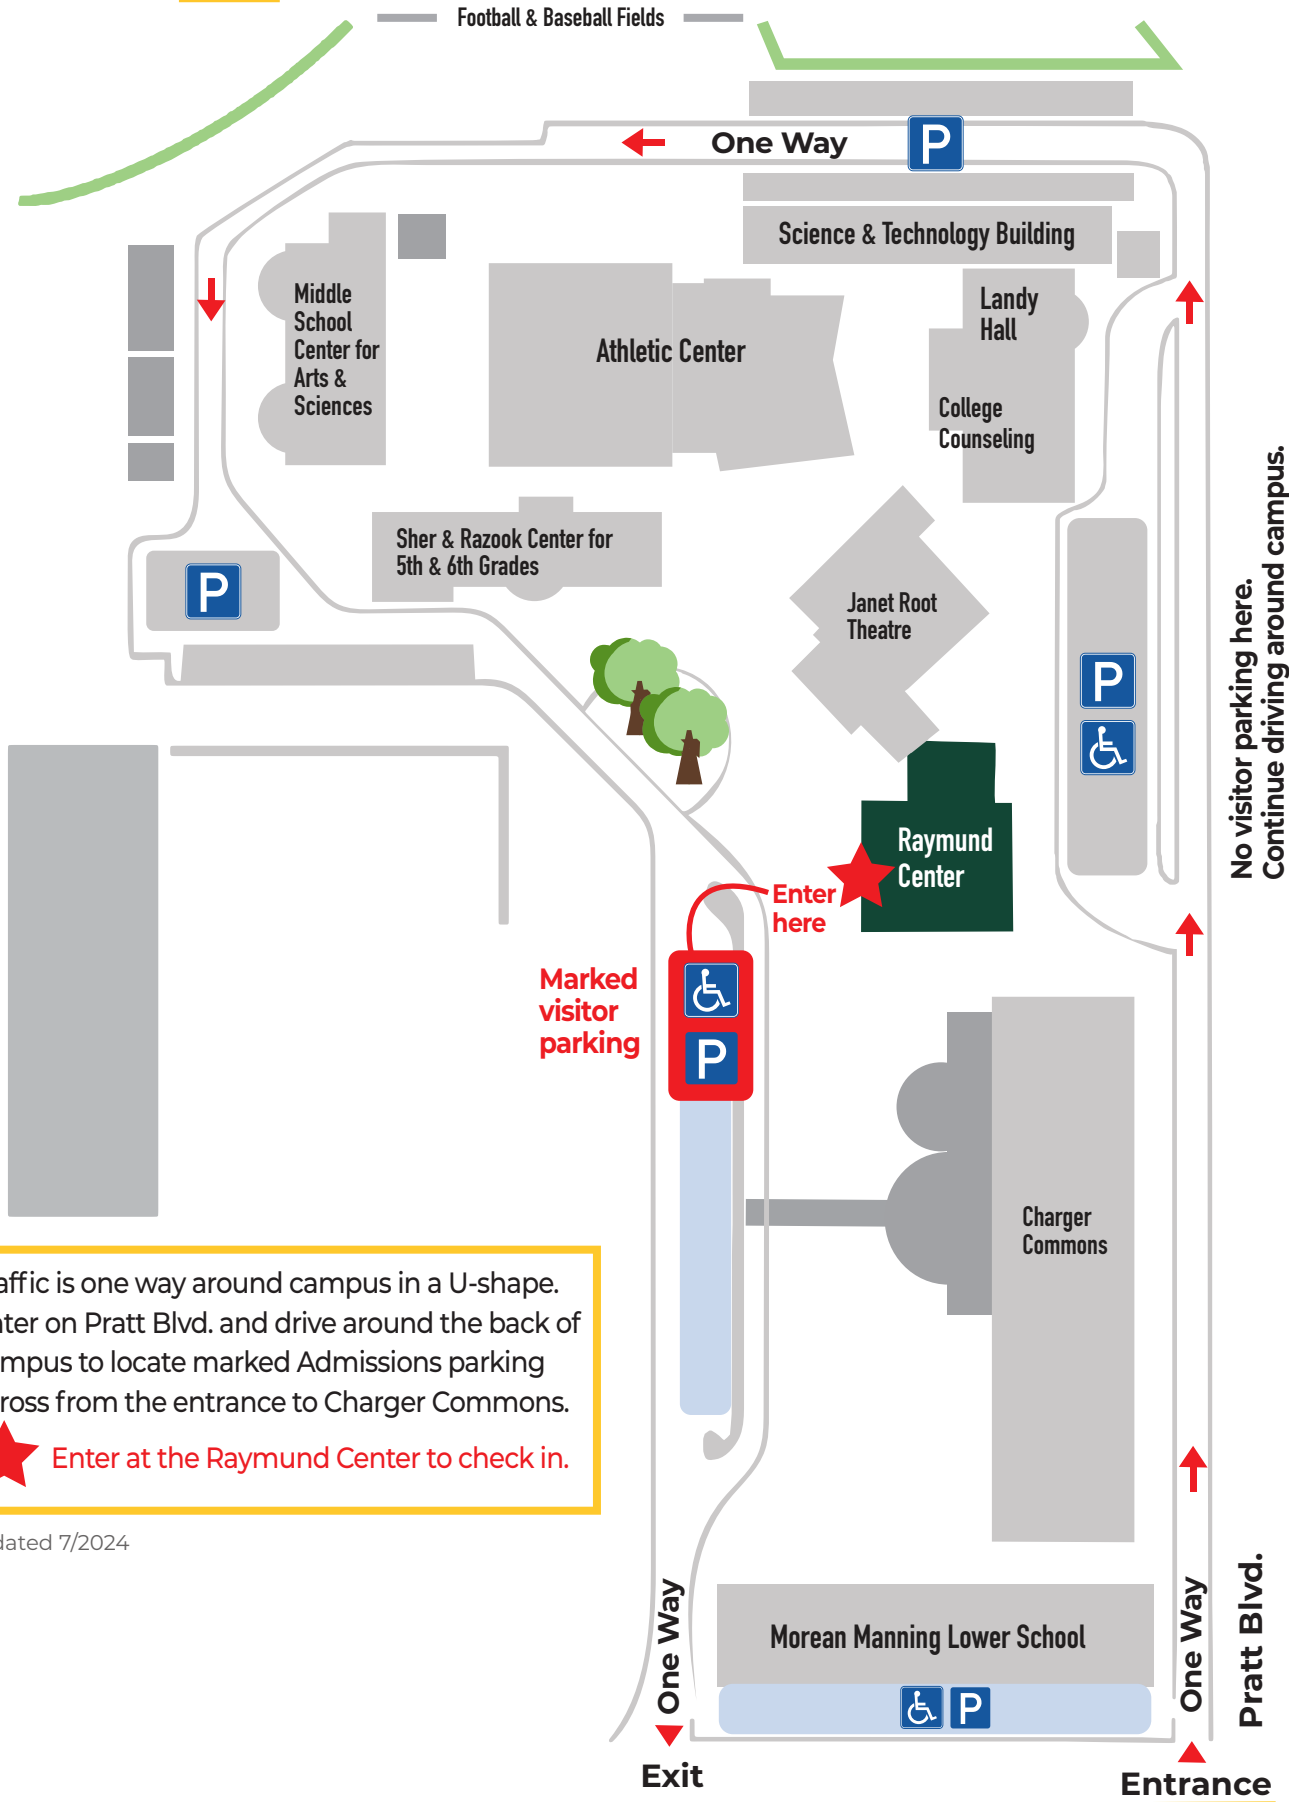

Shorecrest Admissions Visitor Parking Map

SINCE 1923

Traffic is one way around campus in a U-shape. Enter on Pratt Blvd. and drive around the back of campus to locate marked Admissions parking across from the entrance to Charger Commons.

★ Enter at the Raymund Center to check in.

updated 7/2024